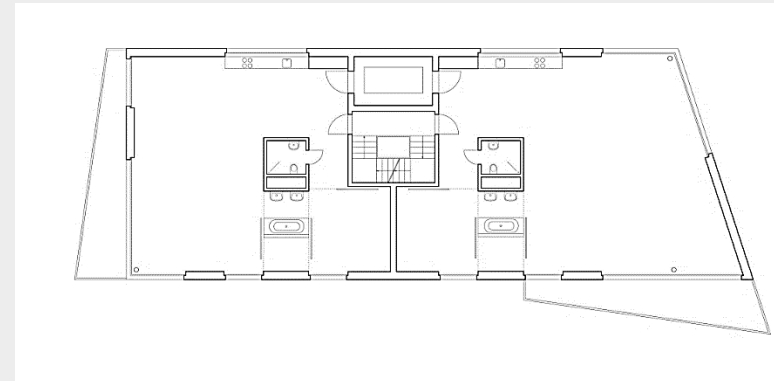

Поверителност благодарение на плъзгащи се решения

Residential Building Zürich, CH

Hanspeter Wagner

HAWA-Junior 120 / B

Architect: Vera Gloor, 2006