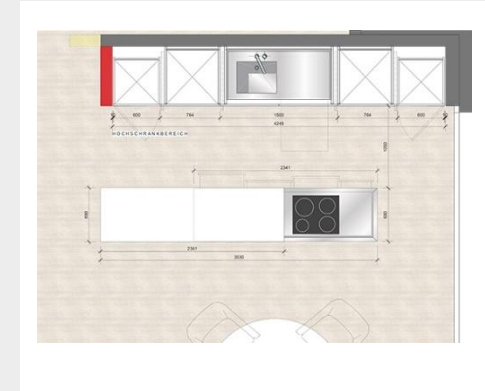

Издържано в бяло

Detached house Oberägeri, CH

HAWA-Concepta 50

Interior Design: Katharina Bütler, Boffi Zürich, 2014